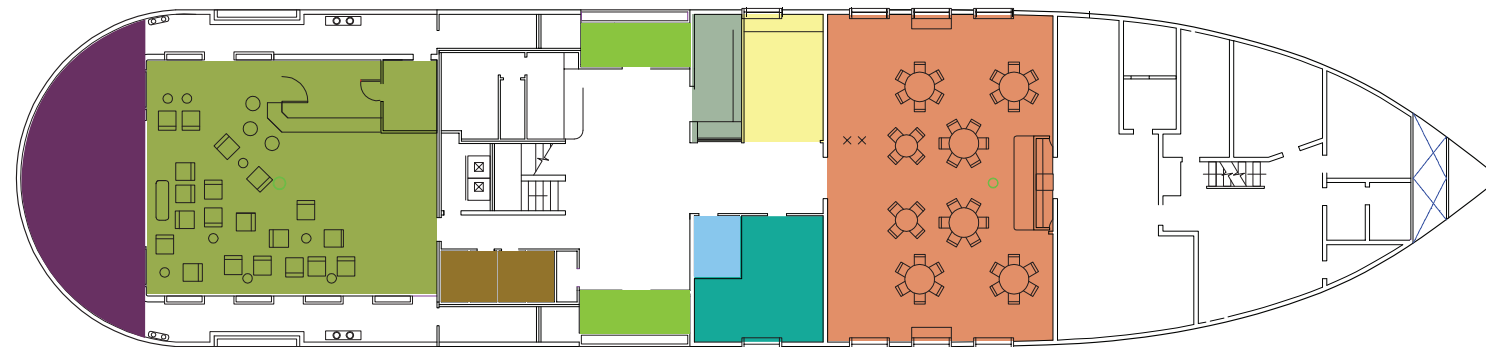

Y A C H T
ISABELA II

GALAPAGOS ECUADOR

SUN DECK

- Al Fresco Bar
- Hot tub
- Fitness Room

CABIN DECK

- Classic Cabin (16)
- Classic Family Cabin (2)
- Standard Cabin (1)

MAIN DECK

- Dining Room
- Library/Computer Gangway
- Gift Shop
- Owner's Cabin
- Infirmary
- Disembarkation Hall
- Restrooms
- Bar Salon
- Disembarkation Gangway