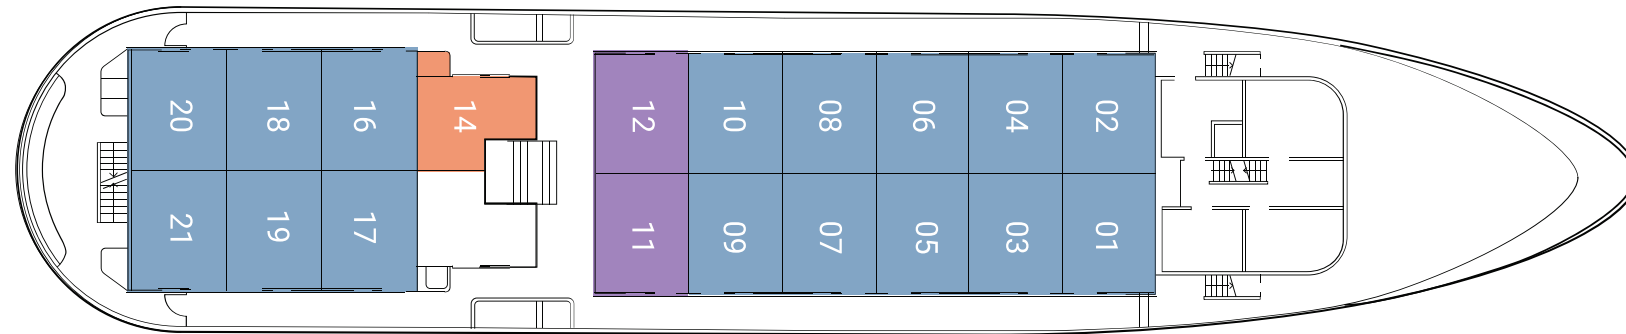

Y A C H T
ISABELA II

GALAPAGOS ECUADOR

SUN DECK

- Al Fresco Bar
- Hot tub
- Fitness Room

CABIN DECK

- Classic Cabin (16)
- Classic Family Cabin (2)
- Standard Cabin (1)

MAIN DECK

- Dining Room
- Library/Computer Gangway
- Gift Shop
- Owner's Cabin
- Infirmary
- Disembarkation Hall
- Restrooms
- Bar Salon
- Disembarkation Gangway