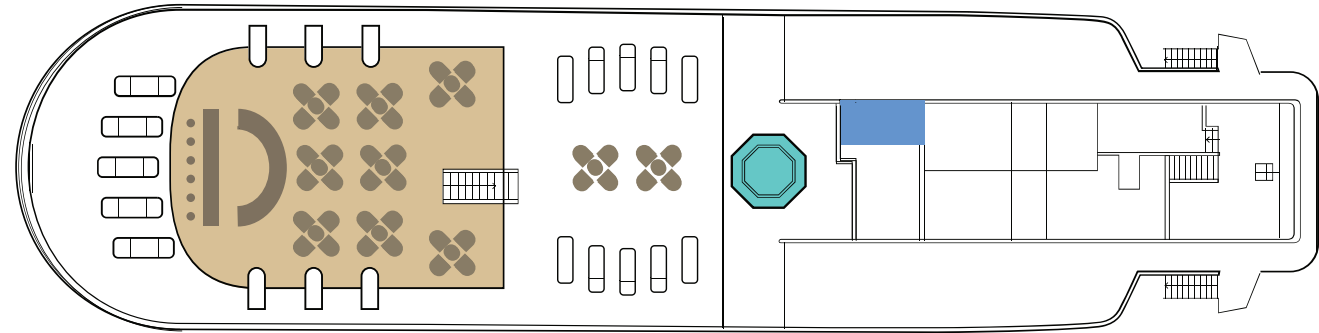

Y A C H T
ISABELA II

GALAPAGOS ECUADOR

SUN DECK

- Al Fresco Bar
- Hot tub
- Fitness Room

CABIN DECK

- Classic Cabin (16)
- Classic Family Cabin (2)
- Standard Cabin (1)

MAIN DECK

- Dining Room
- Library/Computer Gangway
- Gift Shop
- Owner's Cabin
- Infirmary
- Disembarkation Hall
- Restrooms
- Bar Salon
- Disembarkation Gangway