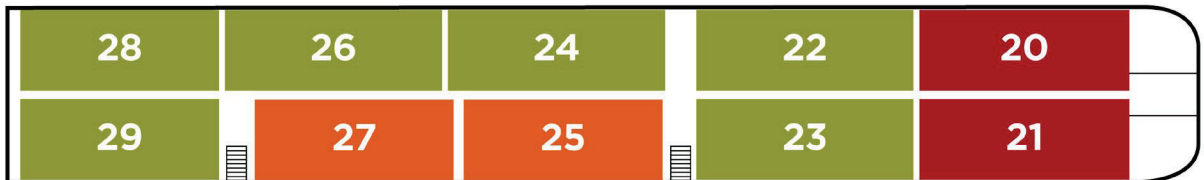

HARVARD

Alumni Travels

THE BEST OF SOUTH AFRICA, BOTSWANA, NAMIBIA & ZIMBABWE

Aboard the *Zambezi Queen*

UPPER DECK

MAIN DECK

LOWER DECK

A Suite: Private balcony, 211 sq. ft. including balcony Main Deck (25, 27)

B Suite: Private balcony, 233-247 sq. ft. including balcony Main Deck (22, 23, 24, 26, 28, 29) and Lower Deck (12, 13)

C Luxury Suite: Private balcony, 283-340 sq. ft. including balcony. Main Deck (20 & 21) and Lower Deck (10, 11)