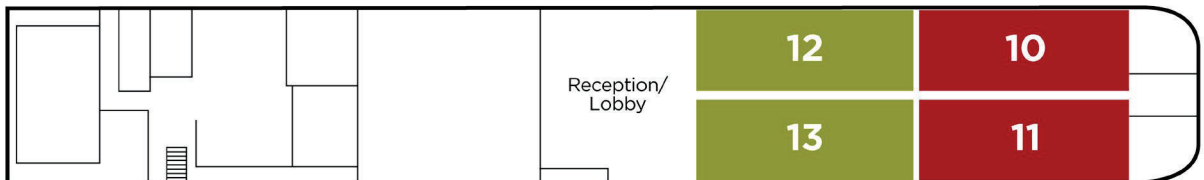

HARVARD

Alumni Travels

THE BEST OF SOUTH AFRICA, BOTSWANA, NAMIBIA & ZIMBABWE

Aboard the *Zambezi Queen*

UPPER DECK

MAIN DECK

LOWER DECK

A Suite: Private balcony, 211 sq. ft. including balcony Main Deck (25, 27)

B Suite: Private balcony, 233-247 sq. ft. including balcony Main Deck (22, 23, 24, 26, 28, 29) and Lower Deck (12, 13)

C Luxury Suite: Private balcony, 283-340 sq. ft. including balcony. Main Deck (20 & 21) and Lower Deck (10, 11)