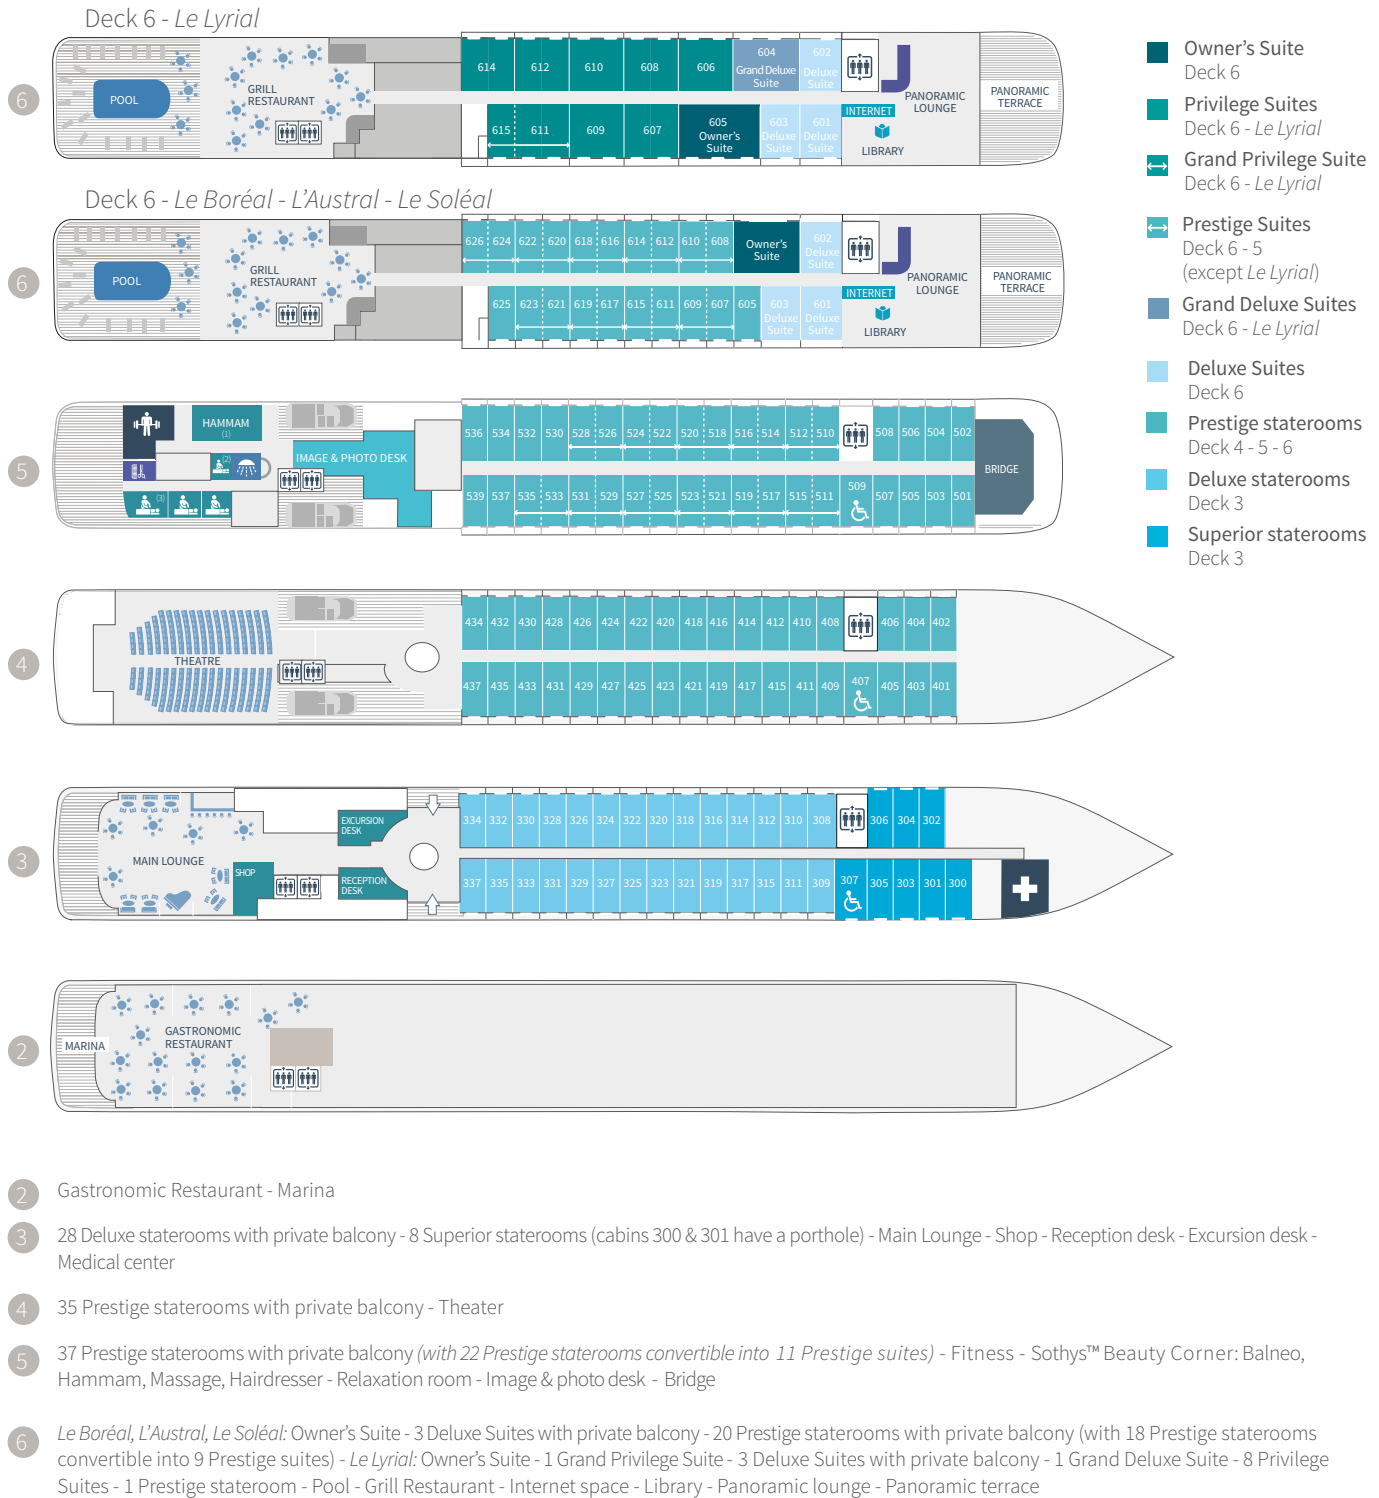

# Deck plans

## Stateroom Amenities

- Individually-controlled air-conditioning
- Cabin layout: king-size bed or twin beds
- Mini bar
- Flat screen satellite TV
- iPod™ players
- Desk with stationery
- Safe
- Selection of Diptyque bath products
- Dressing table, bathrobes, hairdryer
- Direct line telephone
- Outlets: 110V American (two flat pins) /220V European (round sockets with two round pins)
- 24hr room service
- WiFi Internet access