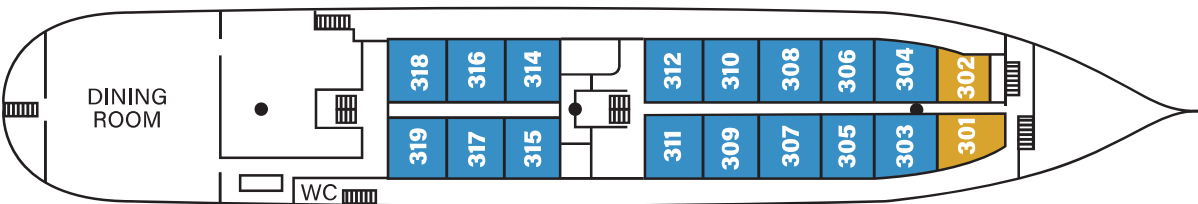

Sea Cloud II DECK PLAN

A Private Voyage aboard the 47-cabin luxury sailing yacht

LIDO DECK Category 7

PROMENADE DECK Categories 5 & 6

CABIN DECK Categories 1-4

1	CABIN DECK	150 sq ft	upper & lower single beds, two portholes, shower
2	CABIN DECK	204 sq ft	twins or queen bed, two portholes, shower
3	CABIN DECK	215 sq ft	twins or queen bed, two portholes, shower
4	CABIN DECK	226 sq ft	queen bed, three portholes, shower
5	PROMENADE DECK	215 sq ft	queen bed, panorama windows, shower
6	PROMENADE DECK	247 sq ft	twins or queen bed, panorama windows, tub/shower
7	LIDO DECK	290 sq ft	king bed, panorama windows, bathtub & shower