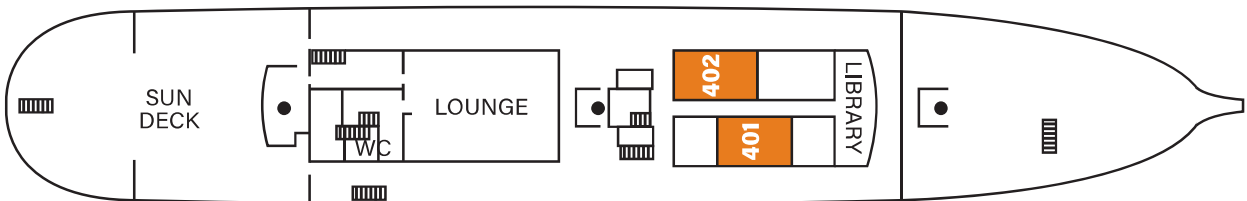

Sea Cloud II DECK PLAN

A Private Voyage aboard the 47-cabin luxury sailing yacht

LIDO DECK Category 7

PROMENADE DECK Categories 5 & 6

CABIN DECK Categories 1-4

1	CABIN DECK	150 sq ft	upper & lower single beds, two portholes, shower
2	CABIN DECK	204 sq ft	twins or queen bed, two portholes, shower
3	CABIN DECK	215 sq ft	twins or queen bed, two portholes, shower
4	CABIN DECK	226 sq ft	queen bed, three portholes, shower
5	PROMENADE DECK	215 sq ft	queen bed, panorama windows, shower
6	PROMENADE DECK	247 sq ft	twins or queen bed, panorama windows, tub/shower
7	LIDO DECK	290 sq ft	king bed, panorama windows, bathtub & shower