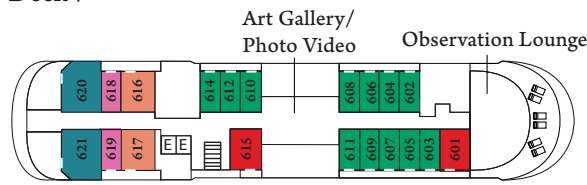

MV LE JACQUES CARTIER

SHIP STATEROOM NUMBERS

- Category 8
- Category 7
- Category 6
- Category 5
- Category 4
- Category 3
- Category 2
- Category 1
- Deluxe Suite
- Privilege Suite
- Grand Deluxe
- Owner's Suite

Deck 7

- ↕ Convert to adjoining suites
- ♿ Modified accessible suites:
Feature a queen-size bed
(no twin option)
- ◇ Prestige Suites, Deck 5
capacities to be advised

Deck 6

Deck 5 ◇

Deck 4

Deck 3

Deck 2