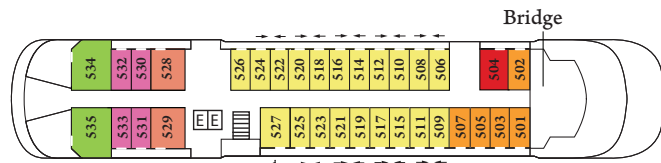

MV LE JACQUES CARTIER

SHIP STATEROOM NUMBERS

- Category 8
- Category 7
- Category 6
- Category 5
- Category 4
- Category 3
- Category 2
- Category 1
- Deluxe Suite
- Privilege Suite
- Grand Deluxe
- Owner's Suite

Deck 7

- ↕ Convert to adjoining suites
- ♿ Modified accessible suites:
Feature a queen-size bed
(no twin option)
- ◇ Prestige Suites, Deck 5
capacities to be advised

Deck 6

Deck 5 ◇

Deck 4

Deck 3

Deck 2