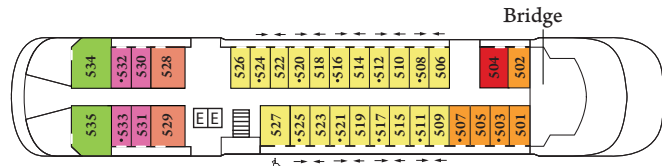

MV LE DUMONT-D'URVILLE

SHIP STATEROOM NUMBERS

- Category 8
- Category 7
- Category 6
- Category 5
- Category 4
- Category 3
- Category 2
- Category 1
- Deluxe Suite
- Privilege Suite
- Grand Deluxe
- Owner's Suite

Deck 7

- ↕ Convert to adjoining suites
- One queen size bed only
- ♿ Modified accessible suites:
Feature a queen-size bed
(no twin option)
- ‡ Prestige Suites, Deck 5
capacities to be advised

Deck 6

Deck 5[‡]