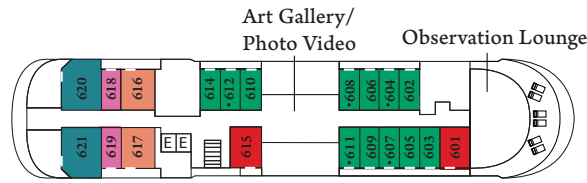

MV LE DUMONT-D'URVILLE

SHIP STATEROOM NUMBERS

- Category 8
- Category 7
- Category 6
- Category 5
- Category 4
- Category 3
- Category 2
- Category 1
- Deluxe Suite
- Privilege Suite
- Grand Deluxe
- Owner's Suite

Deck 7

- ↕ Convert to adjoining suites
- One queen size bed only
- ♿ Modified accessible suites:
Feature a queen-size bed
(no twin option)
- ‡ Prestige Suites, Deck 5
capacities to be advised

Deck 6

Deck 5[‡]