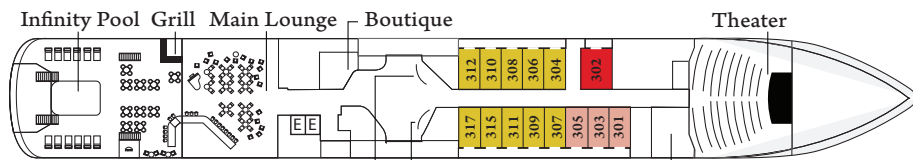

MV LE CHAMPLAIN

SHIP STATEROOM NUMBERS

- Category 8
- Category 7
- Category 6
- Category 5
- Category 4
- Category 3
- Category 2
- Category 1
- Deluxe Suite
- Privilege Suite
- Grand Deluxe
- Owner's Suite

Deck 7

↕ Convert to adjoining suites

♿ Modified accessible suites:
Feature a queen-size bed
(no twin option)

◇ Prestige Suites, Deck 5
capacities to be advised

Deck 6

Deck 5 ◇

Deck 4

Deck 3