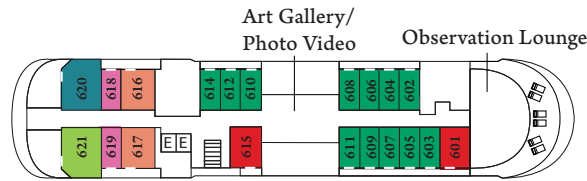

MV LE CHAMPLAIN

SHIP STATEROOM NUMBERS

- Category 8
- Category 7
- Category 6
- Category 5
- Category 4
- Category 3
- Category 2
- Category 1
- Deluxe Suite
- Privilege Suite
- Grand Deluxe
- Owner's Suite

Deck 7

↕ Convert to adjoining suites

♿ Modified accessible suites:
Feature a queen-size bed
(no twin option)

◇ Prestige Suites, Deck 5
capacities to be advised

Deck 6

Deck 5 ◇

Deck 4

Deck 3