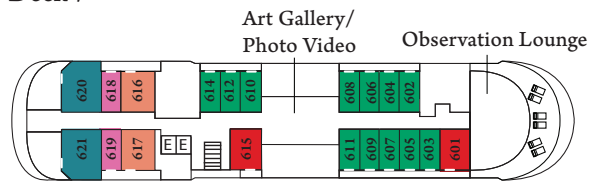

MV LE BOUGAINVILLE

SHIP STATEROOM NUMBERS

- Category 8
- Category 7
- Category 6
- Category 5
- Category 4
- Category 3
- Category 2
- Category 1
- Deluxe Suite
- Privilege Suite
- Grand Deluxe
- Owner's Suite

Deck 7

- ↕ Convert to adjoining suites
- ♿ Modified accessible suites:
Feature a queen-size bed
(no twin option)
- ◇ Prestige Suites, Deck 5
capacities to be advised

Deck 6

Deck 5 ◇

Deck 4

Deck 3

Deck 2