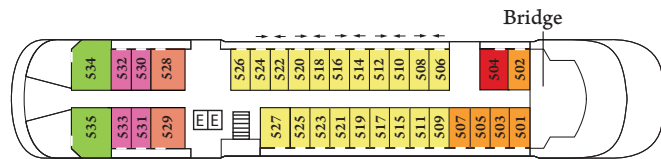

MV LE BOUGAINVILLE

SHIP STATEROOM NUMBERS

- Category 8
- Category 7
- Category 6
- Category 5
- Category 4
- Category 3
- Category 2
- Category 1
- Deluxe Suite
- Privilege Suite
- Grand Deluxe
- Owner's Suite

Deck 7

- ↕ Convert to adjoining suites
- ♿ Modified accessible suites:
Feature a queen-size bed
(no twin option)
- ◇ Prestige Suites, Deck 5
capacities to be advised

Deck 6

Deck 5 ◇

Deck 4

Deck 3

Deck 2