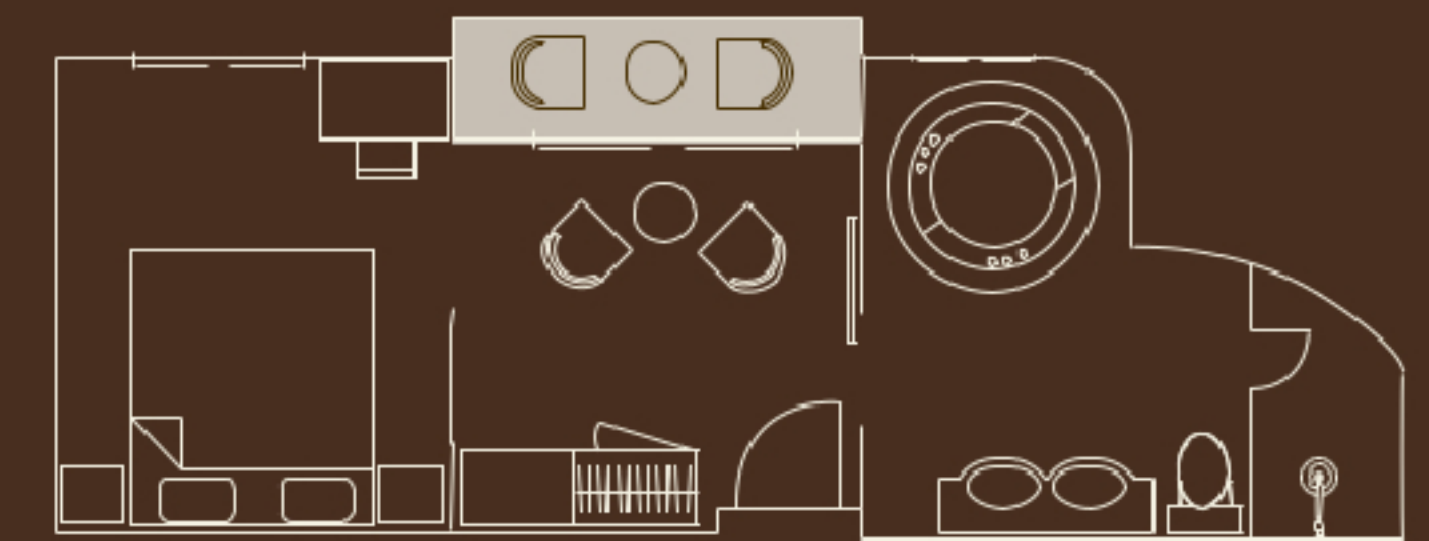

at a glance

decks ■ rooms

Signature Suites

Deluxe

Deluxe Executive

TECHNICAL FIGURES

Launch: October 2020
Length / Width / Height: 48 m / 9 m / 8 m
Cruising speed: 8 nautical knots

Draft: 1 m
Gross tonnage: 1000 tons
Electricity: 220 Volts