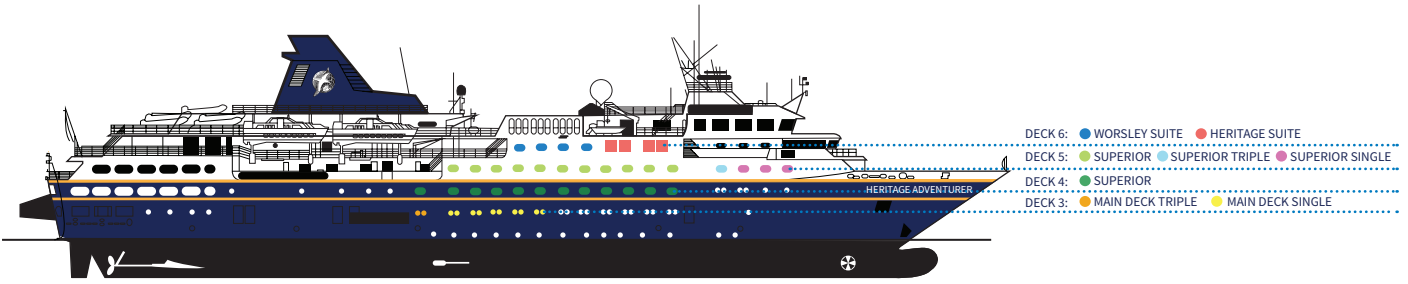

Heritage Adventurer Deck Plan

DECK 7

DECK 8

DECK 6

DECK 5

DECK 4

DECK 3

DECK 2

SUITE CATEGORIES

- HERITAGE SUITE
- WORSLEY SUITE
- SUPERIOR SINGLE
- DECK 5 SUPERIOR
- DECK 4 SUPERIOR
- MAIN DECK SINGLE
- SUPERIOR TRIPLE
- MAIN DECK TRIPLE