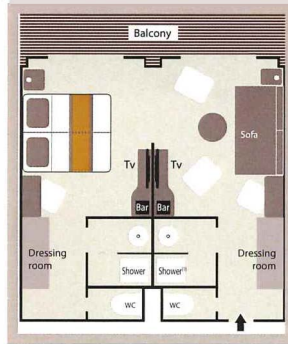

Le Soléal

OWNER'S SUITE

(484 sq.ft. + 97 sq.ft. private balcony)

PRESTIGE SUITES I & II

(398 sq.ft. + 86 sq.ft. private balcony)

CATEGORIES 1, 2, & 3

(200 sq.ft. + 43 sq.ft. private balcony)

DELUXE SUITES

(290 sq.ft. + 54 sq.ft. private balcony)

CATEGORIES 5, 6, & 7

(200 sq.ft. + 43 sq.ft. private partial-wall balcony)

CATEGORY 8

(226 sq.ft.)