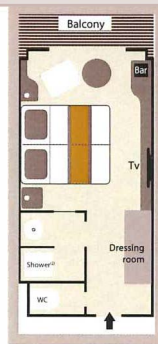

Le Soléal

OWNER'S SUITE

(484 sq.ft. + 97 sq.ft. private balcony)

PRESTIGE SUITES I & II

(398 sq.ft. + 86 sq.ft. private balcony)

CATEGORIES 1, 2, & 3

(200 sq.ft. + 43 sq.ft. private balcony)

DELUXE SUITES

(290 sq.ft. + 54 sq.ft. private balcony)

CATEGORIES 5, 6, & 7

(200 sq.ft. + 43 sq.ft. private partial-wall balcony)

CATEGORY 8

(226 sq.ft.)