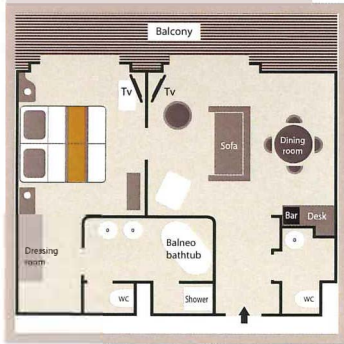

Le Soléal

OWNER'S SUITE

(484 sq.ft. + 97 sq.ft. private balcony)

PRESTIGE SUITES I & II

(398 sq.ft. + 86 sq.ft. private balcony)

CATEGORIES 1, 2, & 3

(200 sq.ft. + 43 sq.ft. private balcony)

DELUXE SUITES

(290 sq.ft. + 54 sq.ft. private balcony)

CATEGORIES 5, 6, & 7

(200 sq.ft. + 43 sq.ft. private partial-wall balcony)

CATEGORY 8

(226 sq.ft.)