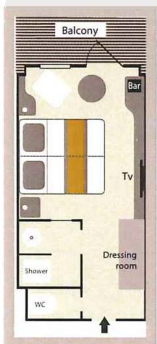

Le Soléal

OWNER'S SUITE

(484 sq.ft. + 97 sq.ft. private balcony)

PRESTIGE SUITES I & II

(398 sq.ft. + 86 sq.ft. private balcony)

CATEGORIES 1, 2, & 3

(200 sq.ft. + 43 sq.ft. private balcony)

DELUXE SUITES

(290 sq.ft. + 54 sq.ft. private balcony)

CATEGORIES 5, 6, & 7

(200 sq.ft. + 43 sq.ft. private partial-wall balcony)

CATEGORY 8

(226 sq.ft.)